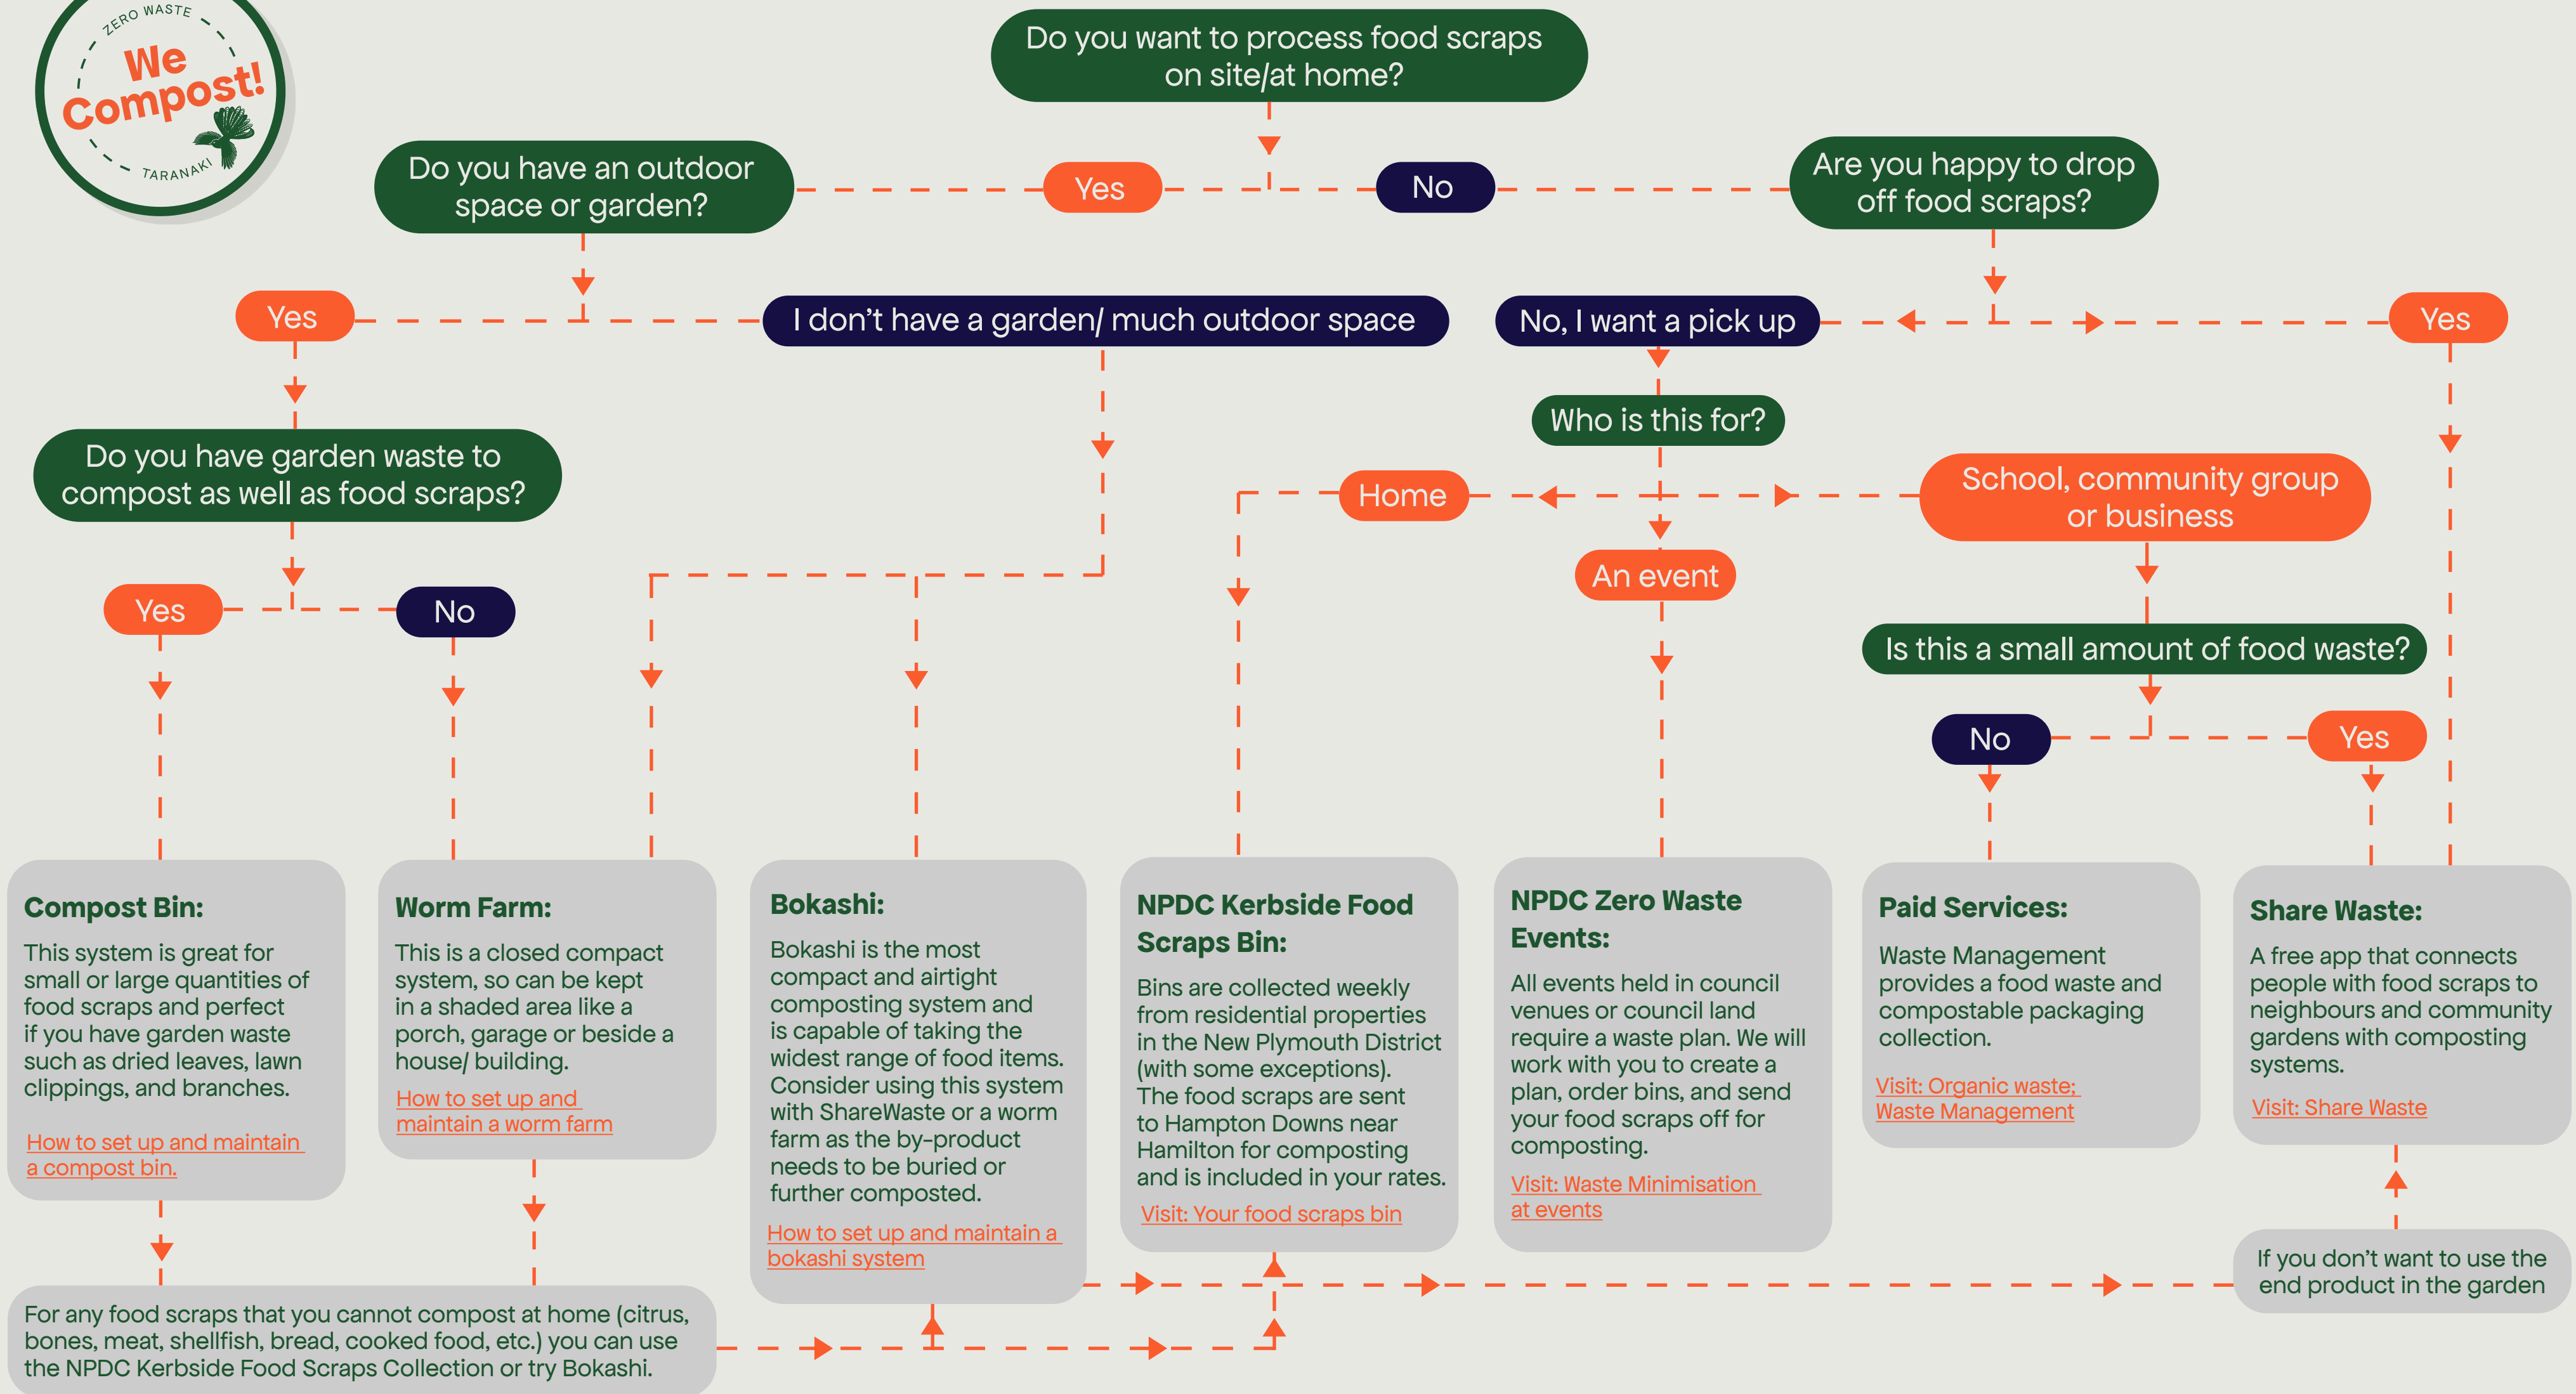

How to compost food scraps in New Plymouth District

Need help setting up a composting system?

New Plymouth District Council offers support and resources for households, schools and business. For more information visit : [We Compost Hub](#)

Sustainable Taranaki delivers 'Let's Compost' workshops funded by NPDC. For more information visit: [Lets Compost Sustainable Taranaki](#)

Para Kore delivers a range of resources and support targeted at Māori organisations such as kura, kōhanga and marae to support composting and help papatūānuku Visit: [Para Kore](#)